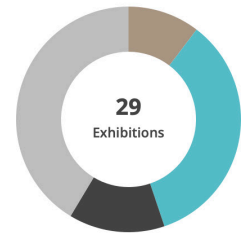

RANKING GLOBAL

Top 1,000,000 Global

Germany

Top 10,000

VERIFIED EXHIBITIONS

29

Solo	Group	Biennials	Art Fairs
4	21	0	4

SHOWS BY REGION

EXHIBITIONS BY TYPE

Legend: Solo (brown), Group (teal), Art Fairs (black), Biennials (red)

EXHIBITIONS BY INSTITUTION TYPE

Legend: Museum (brown), Gallery (teal), Art Fair (black), Biennial (red), Other (grey)