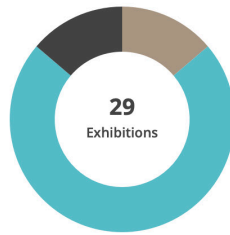

RANKING GLOBAL

Top 1,000,000 Global

Germany

Top 10,000

VERIFIED EXHIBITIONS

29

Solo	Group	Biennials	Art Fairs
4	21	0	4

SHOWS BY REGION

EXHIBITIONS BY TYPE

Legend: Solo (brown), Group (teal), Art Fairs (black), Biennials (red)

EXHIBITIONS BY INSTITUTION TYPE

Legend: Museum (brown), Gallery (teal), Art Fair (black), Biennial (red), Other (grey)