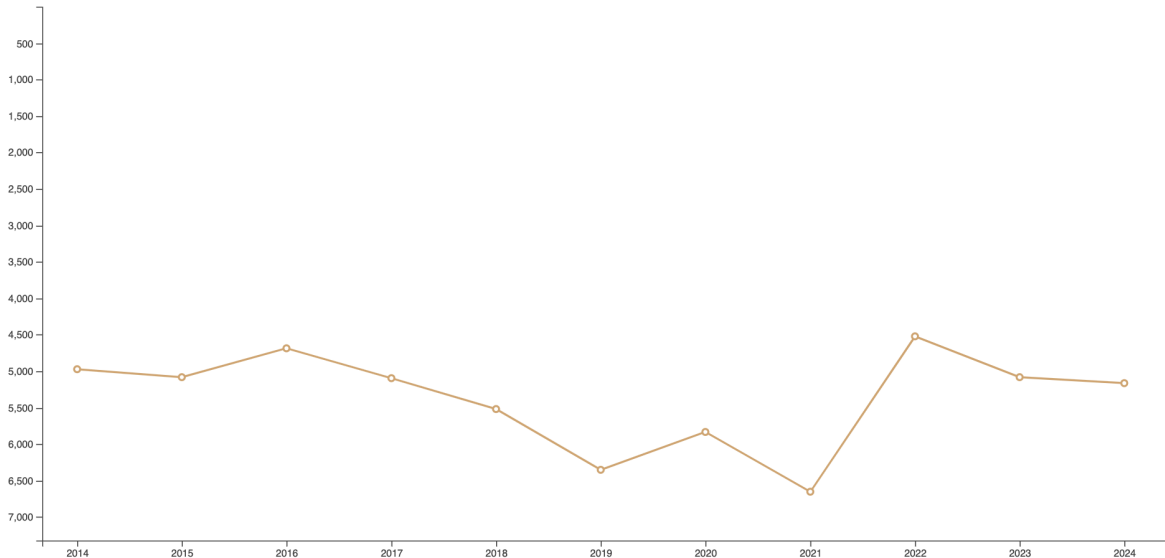

# PETER LANG

Peter Lang in the international Artfacts-Ranking\*

RANK

**5,166**

According to our data, Peter Lang is a contemporary artist. Peter Lang is a german male artist born in 1965.

Peter Lang's first verified exhibition was Orizzontale - Verticale. Stalker at A.A.M. Architettura Arte Moderna in Rome in 1998, and the most recent exhibition was Art Miami 2023 at Art Miami in Miami, FL in 2023. Peter Lang is most frequently exhibited in Germany, but also had exhibitions in Czech Republic, United Kingdom and elsewhere. Lang has at least 68 solo shows and 60 group shows over the last 25 years (for more information, see biography). Lang has also been in no less than 10 art fairs but in no biennials. A notable show was Peter Lang: SKER - Die Plastik at Sprengel Museum