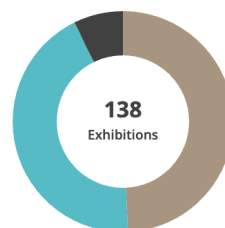

SHOWS BY TYPE

● Solo Shows ● Group Shows
● Art Fairs ● Biennials