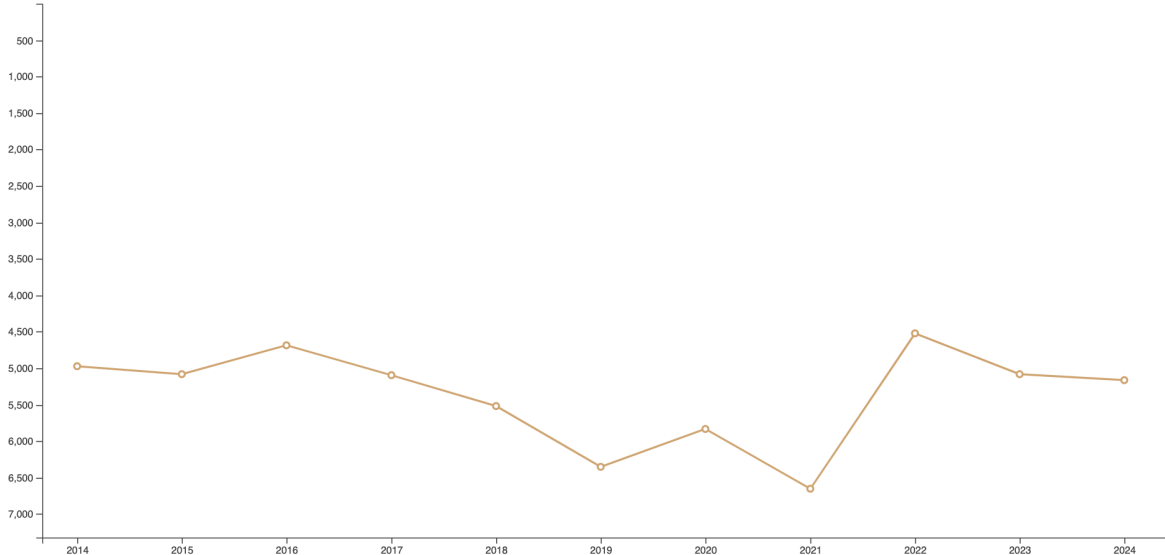

PETER LANG

Peter Lang in the international Artfacts-Ranking*

RANK
5,166

According to our data, Peter Lang is a contemporary artist. Peter Lang is a german male artist born in 1965.

Peter Lang's first verified exhibition was Orizzontale - Verticale. Stalker at A.A.M. Architettura Arte Moderna in Rome in 1998, and the most recent exhibition was Art Miami 2023 at Art Miami in Miami, FL in 2023. Peter Lang is most frequently exhibited in Germany, but also had exhibitions in Czech Republic, United Kingdom and elsewhere. Lang has at least 68 solo shows and 60 group shows over the last 25 years (for more information, see biography). Lang has also been in no less than 10 art fairs but in no biennials. A notable show was Peter Lang: SKER - Die Plastik at Sprengel Museum