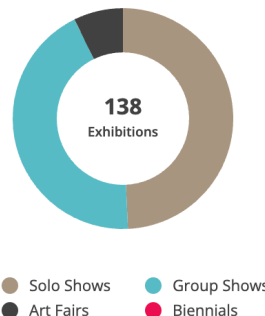

SHOWS BY TYPE