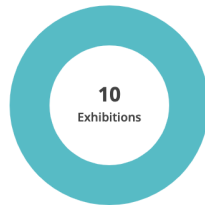

● Solo ● Group ● Art Fairs
● Biennials

SHOWS BY INSTITUTION TYPE

● Museum ● Gallery ● Art Fair
● Biennial ● Other

[SHOW MORE >](#)

MOST EXHIBITIONS IN	Nr	MOST EXHIBITIONS AT	Nr	MOST EXHIBITIONS WITH	RANK	Nr
Germany	10	ATELIERFRANKFURT	4	Eberhard Ross	5,149	6
		Galerie Fenna Wehlau	4	Andreas Kocks	17,613	4
		Galerie Kunst2 - Stefanie Boos	1	Corinna Mayer	18,139	4