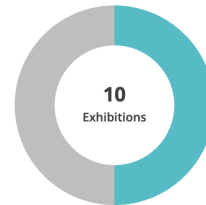

● Solo ● Group ● Art Fairs
● Biennials

SHOWS BY INSTITUTION TYPE

● Museum ● Gallery ● Art Fair
● Biennial ● Other

[SHOW MORE >](#)

MOST EXHIBITIONS IN	Nr	MOST EXHIBITIONS AT	Nr	MOST EXHIBITIONS WITH	RANK	Nr
Germany	10	ATELIERFRANKFURT	4	Eberhard Ross	5,149	6
		Galerie Fenna Wehlau	4	Andreas Kocks	17,613	4
		Galerie Kunst2 - Stefanie Boos	1	Corinna Mayer	18,139	4